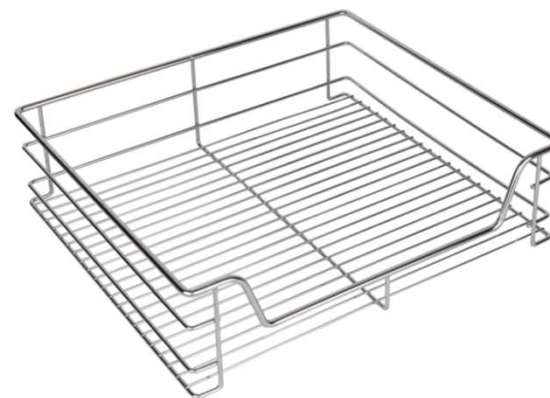

DRAWERS

<u>Sr no</u>	<u>Guzzini Code</u>	<u>Product Description</u>
1	UMWB 40WC	MULTIPURPOSE WIRE BASKET WITH SOFT CLOSE SLIDE FOR 400mm CABINET Automatic bending line process, automatic welding production. Bright chrome plating, beautiful, prevent rust and oil
2	UMWB 45WC	MULTIPURPOSE WIRE BASKET WITH SOFT CLOSE SLIDE FOR 450mm CABINET
3	UMWB 50WC	MULTIPURPOSE WIRE BASKET WITH SOFT CLOSE SLIDE FOR 500mm CABINET
4	UMWB 60WC	MULTIPURPOSE WIRE BASKET WITH SOFT CLOSE SLIDE FOR 600mm CABINET
5	UMWB 90WC	MULTIPURPOSE WIRE BASKET WITH SOFT CLOSE SLIDE FOR 900mm CABINET