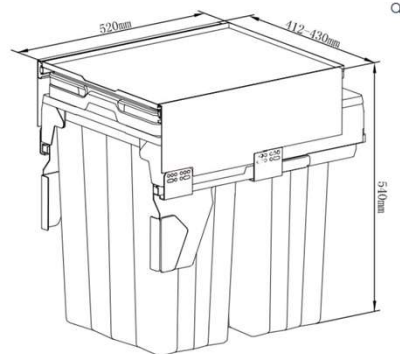

creative solutions for tight spaces

WASTE BIN

<u>Sr no</u>	<u>Guzzini Code</u>	<u>Product Description</u>
1	WB400SC-35	<p>WASTE BIN FOR 400MM CABINET WITH 35 X 1 LTR BINS (35 LTR), SOFT CLOSE</p> <p>Capacity : 35L(1X35L) Cabinet Size : 400mm Color : White/Grey Product Size : W362-368 D506 H570mm</p> <p>Product Feature</p> <ol style="list-style-type: none"> 1.Patented Design 2.It is equipped with the soft closing slides with full extension. 3.Pass SGS test of loading capacity :30KG 100,000 cycles 4.Maximise space within the carcass by top mounted or sidewall mounted 5.Fit to the Cabinet Width:400mm

WASTE BIN

<u>Sr no</u>	<u>Guzzini Code</u>	<u>Product Description</u>
3	WB450SC-66	<p>WASTE BIN FOR 450MM CABINET WITH 2 X 33 LTR BINS (66 LTR), SOFT CLOSE</p> <p>Capacity : 66L(2X33L) Cabinet Size : 450mm Color : White/Grey Product Feature</p> <ol style="list-style-type: none"> 1. Patented Design 2. It is equipped with the soft closing slides with full extension. 3. Pass SGS test of loading capacity :30KG 100,000 cycles 4. Maximise space within the carcass by top mounted or sidewall mounted 5. Fit to the Cabinet Width:400mm