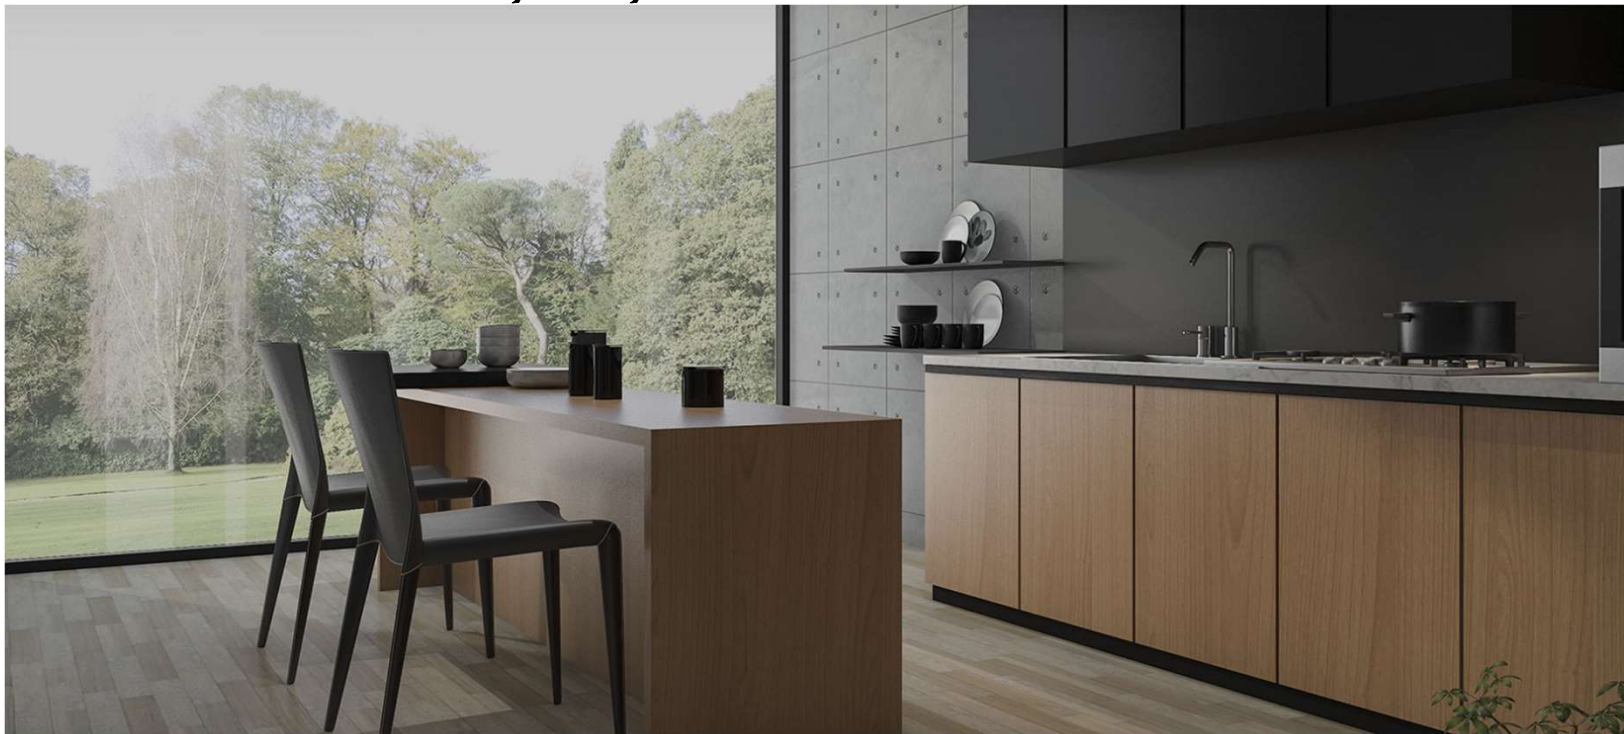

IntelOrg

IntelOrg Kitchen Cabinet Accessories Brought
to you by Guzzini International LLC

PANTRY UNIT

Swing Out Mechanism with Soft Close

<u>Sr no</u>	<u>Intelorg Code</u>	<u>Product Description</u>
1	PU 150S/PUB45/SBP	Pantry Unit with Soft Close, height 1200 - 1500mm, basket with SOLID bottom for 450 mm cabinet width / 8 Baskets
2	PU 150S/PUB50/SBP	Pantry Unit with Soft Close, height 1200 - 1500mm, basket with SOLID bottom for 500 mm cabinet width / 8 Baskets
3	PU 150S/PUB60/SBP	Pantry Unit with Soft Close, height 1200 - 1500mm, basket with SOLID bottom for 600 mm cabinet width / 8 Baskets
4	PU 200S/PUB45/SBP	Pantry Unit with Soft Close, height 1700 - 2000 mm, basket with SOLID bottom for 450 mm cabinet width / 10 Baskets
5	PU 200S/PUB50/SSBP	Pantry Unit with Soft Close, height 1700 - 2000mm, basket with SOLID bottom for 500 mm cabinet width / 10 Baskets