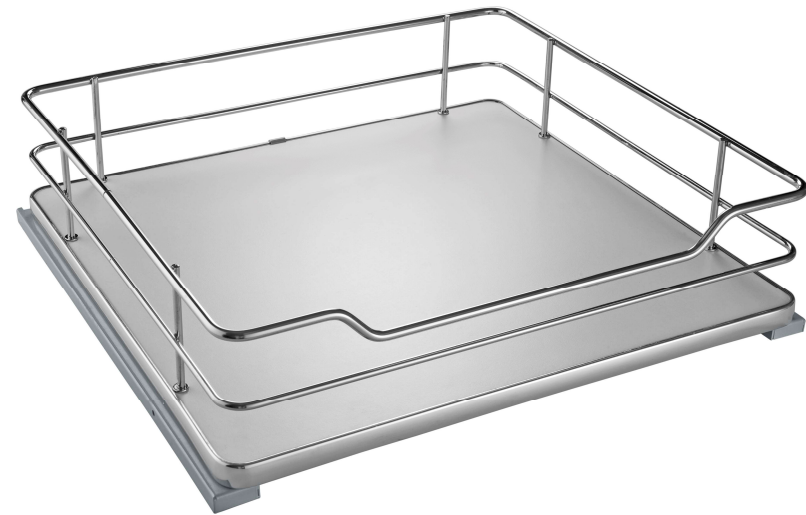

Heavy Duty - 25 Kg each tray!

BASE UNIT

Below the Countertop – ideal for storing spices, oil, and other essentials!

<u>Sr no</u>	<u>Intelorg Code</u>	<u>Product Description</u>
1	BPO 15/SBP	Base Mounted Pullout with Set of 2 x 150 mm Solid Baskets with Soft Close
2	BPO 15/WC	Base Mounted Pullout with Set of 2 x 150 mm Wire Baskets with Soft Close
3	BPO 20/SBP	Base Mounted Pullout with Set of 2 x 200 mm Solid Baskets with Soft Close
4	BPO 20/WC	Base Mounted Pullout with Set of 2 x 200 mm Wire Baskets with Soft Close
5	BPO 25/SBP	Base Mounted Pullout with Set of 2 x 250mm Solid Baskets with Soft Close
6	BPO 30SBP	Base Mounted Pullout with Set of 2 x 300 mm Solid Baskets with Soft Close
7	BPO 30WC	Base Mounted Pullout with Set of 2 x 300 mm Wire Baskets with Soft Close

SOLID BASE DRAWER

Solid bottom baskets – Use inside Wardrobes /
Kitchen cabinets

<u>Sr no</u>	<u>Intelorg Code</u>	<u>Product Description</u>
1	MP 45 SBP	Multipurpose Basket 100mm deep, with Solid Bottom and Grass Nova Pro Slide, Soft Close, for 450mm cabinet width.
2	MP 50 SBP	Multipurpose Basket 100mm deep, with Solid Bottom and Grass Nova Pro Slide, Soft Close, for 500mm cabinet width.
3	MP 60 SBP	Multipurpose Basket 100mm deep, with Solid Bottom and Grass Nova Pro Slide, Soft Close, for 600mm cabinet width.
4	MP 90 SBP	Multipurpose Basket 100mm deep, with Solid Bottom and Grass Nova Pro Slide, Soft Close, for 900mm cabinet width.