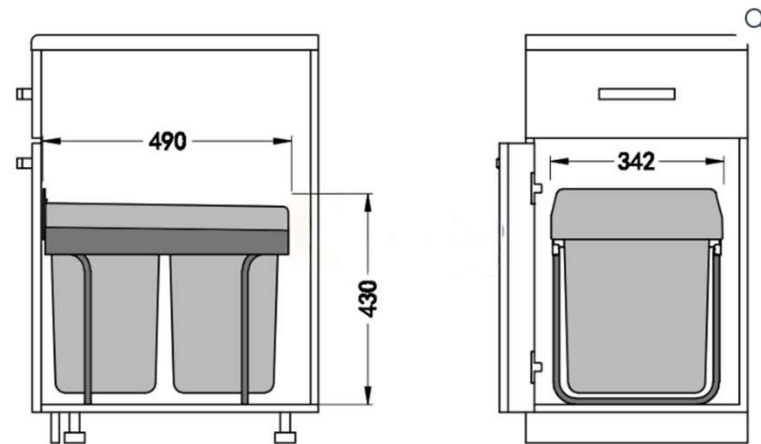

WASTE BIN

Sr no	Guzzini Code	Product Description
5	WBUMSC-40	UNDERMOUNT WASTE BIN (UNDER THE SINK) 2 X 20 LTR BINS (40 LTR), SOFT CLOSE Capacity : 40L(2X20L) Cabinet Size : 400mm Color : White/Grey Product Size : W342 D490 H430mm Product Features 1. Equipped with the ball bearing slides which pass SGS test with loading capacity of 30kg,100,000 cycles 2. Two kinds slides option:normal ball bearing slides or soft closing ball bearing slides 3. Fixed in the hinged door cabinet 4. Simple & quick installation, Bottom Mounted with 4 brackets