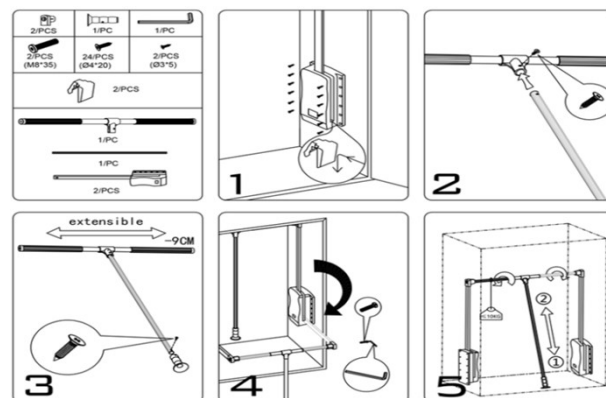

WALL CABINET ACCESSORIES

Sr no	Guzzini Code	Product Description
1	GI WL 510-660	WARDROBE LIFTER FOR CABINET WIDTH 510-660mm • Silent and Smooth • Color: Black 1. Plastic material is the new material; 2. Using environmental Hydraulic oil, transparent & high quality; 3. Fixed ring for the damper is from seamless tube to ensure the cycling. 4. Chrome plated is in thickness 1.4mm; 5. Soft closing working silently and smoothly; 6. Iron pole on damper is with plating. 7. With anti-collision plastic part.
2	GI WL 600-830	WARDROBE LIFTER FOR CABINET WIDTH 600-830mm
3	GI WL 890-1210	WARDROBE LIFTER FOR CABINET WIDTH 890-1210mm