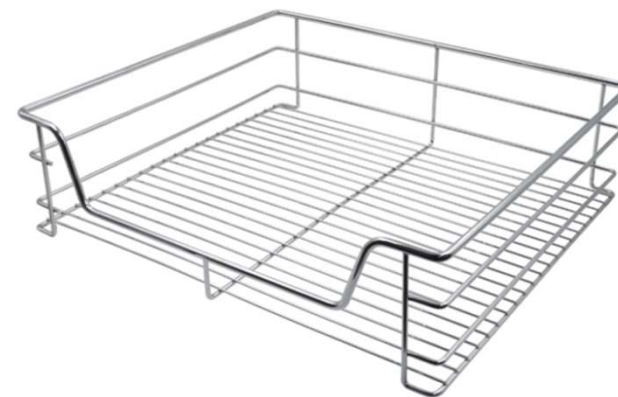

DRAWERS

<u>Sr no</u>	<u>Guzzini Code</u>	<u>Product Description</u>
1	UMWB 40WC	MULTIPURPOSE WIRE BASKET WITH SOFT CLOSE SLIDE FOR 400mm CABINET Automatic bending line process, automatic welding production. Bright chrome plating, beautiful, prevent rust and oil
2	UMWB 45WC	MULTIPURPOSE WIRE BASKET WITH SOFT CLOSE SLIDE FOR 450mm CABINET
3	UMWB 50WC	MULTIPURPOSE WIRE BASKET WITH SOFT CLOSE SLIDE FOR 500mm CABINET
4	UMWB 60WC	MULTIPURPOSE WIRE BASKET WITH SOFT CLOSE SLIDE FOR 600mm CABINET
5	UMWB 90WC	MULTIPURPOSE WIRE BASKET WITH SOFT CLOSE SLIDE FOR 900mm CABINET