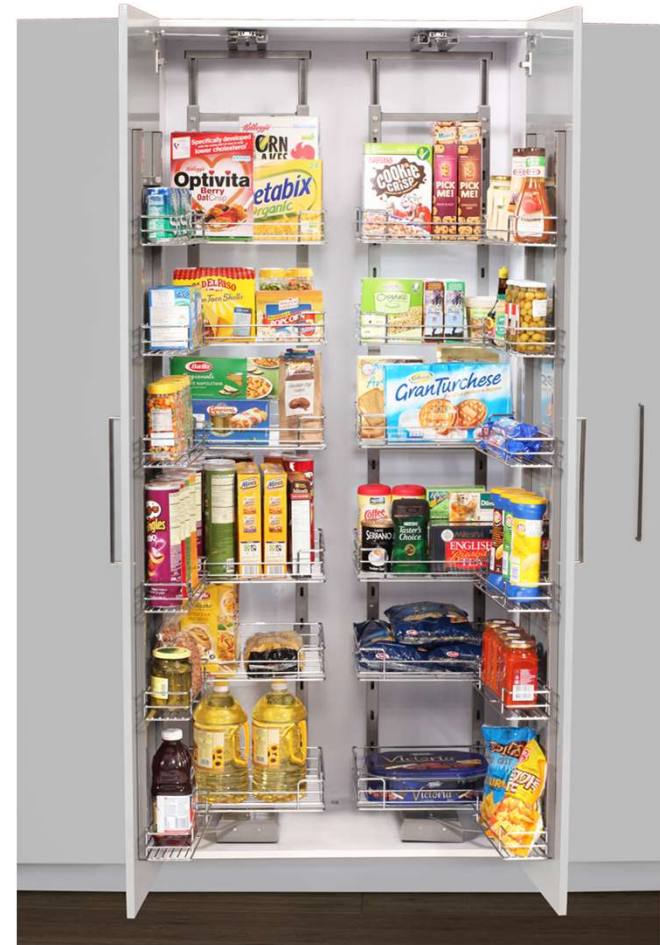

CHEF PANTRY UNIT

Double Door Mechanism with Soft Close

<u>Sr no</u>	<u>Intelorg Code</u>	<u>Product Description</u>
1	CP 150	Chef Pantry Unit 1200-1500 mm with 22 Wire Baskets
2	CP 220	Chef Pantry Unit 1900-2200 mm with 36 Wire Baskets