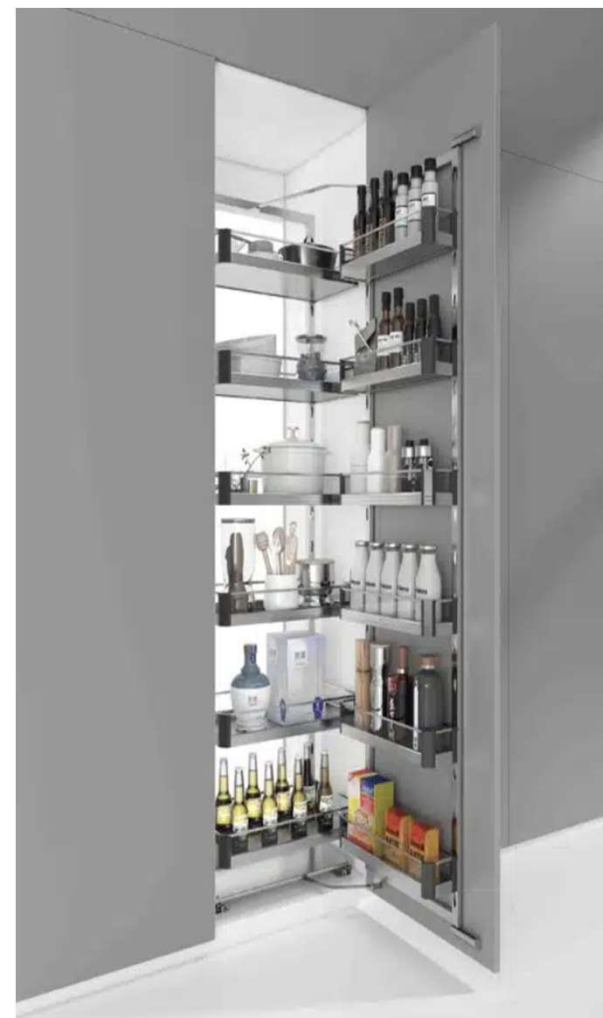

SINK CABINET ACCESSORIES

<u>Sr no</u>	<u>Guzzini Code</u>	<u>Product Description</u>
1	UMSB-900	WIRE BASKET FOR UNDER SINK CABINET FOR 900mm CABINET

TALL CABINET ACCESSORIES

Sr no	Guzzini Code	Product Description
1	TPUALGLS-12B-450	<p>GLASS PANTRY UNIT: TALL PANTRY UNIT WITH GLASS BASKETS</p> <p>Basket Type : 12 Basket without top strip Material & Finish :Aluminium & glass basket, soft closing, grey color Cabinet Width : 450mm Size :385x530x1900</p>
2	TPUALGLS-12B-600	<p>GLASS PANTRY UNIT: TALL PANTRY UNIT WITH GLASS BASKETS</p> <p>Basket Type : 12 Basket without top strip Material & Finish :Aluminium & glass basket, soft closing, grey color Cabinet Width : 600mm Size :530x530x1900</p>